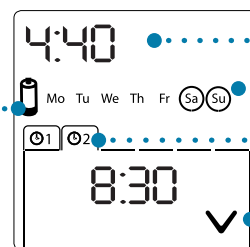

Telis 1 Chronis RTS®

Single Channel Zone Control and Timer

MANUAL MODE

- Operates like any single hand-held remote

AUTOMATIC MODE

- Two possible timed schedules for simple automation

- Current time
- Programmed days
- Time slots
- View automatic schedules: Up or Down
- Low battery indicator

Confirm and mode selection button

“Up” button

“Stop” button or “my” favorite position

“Down” button

Display: Easily view current time and the next programmed operation is always displayed.

Navigation buttons to move through days and scheduled commands.